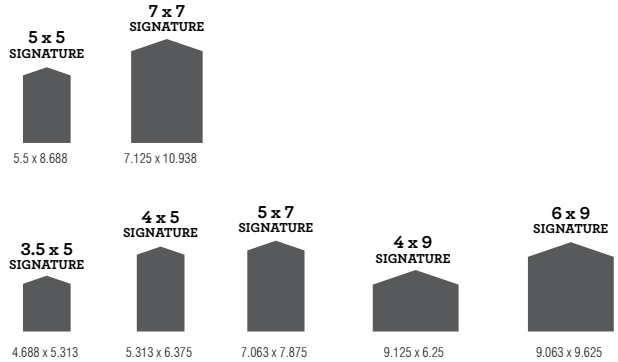

SIGNATURE

CLASSIC

GATE CARDS

SCORED STOCKS

DIMENSIONS: interior size (top) | folded size (bottom)

Gate cards scored stocks are designed to overlap in the center when closed and open to reveal a single design panel. They are great for invitations and announcements with minimal information including save the date cards or as holiday cards. This shape can be used horizontally or vertically. Maintain organization in larger gate cards with the addition of inserts bound inside a band wrap.

CARD STOCKS, VELLUMS AND PAPERS

CUT STOCKS

DIMENSIONS: actual size

Cut stocks are available in card stocks, papers and vellums. Standard sizes fit most design panels within the Envelopments mix and match line. They can be custom-cut to create layers or drilled, scored and slit for specific design needs.

CARD STOCKS, PAPER AND VELLUMS

TAPED SEALS

Peel and stick seals are available in card stocks.

BAND WRAPS

Custom-cut band wraps are available in vellums and papers.

ENVELOPE LINERS

LINERS

DIMENSIONS: actual size

Envelope liners are designed to fit Envelopments signature paper envelopes and can add extra detail to the overall tone of the invitation or announcement. Use a bold pattern for visual interest or a solid color to complement the palette.