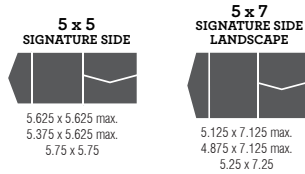

POCKET FOLDS® ENCLOSURES

DIMENSIONS: interior size (top) | insert capacity (middle) | folded size (bottom)

Pocket Folds enclosures feature a single design panel and a panel to hold inserts. They are ideal for communiqués with additional information such as response sets, accommodation cards, maps, reception cards or photos. All 4 styles—signature, signature side, classic and booklet—are available as landscape or portrait and can be used horizontally or vertically.

SIGNATURE

SIGNATURE SIDE

CLASSIC

BOOKLET

PORTABLE POCKETS® ENCLOSURES

DIMENSIONS: insert capacity (top) | exterior size (bottom)

Portable Pockets enclosures can be used to hold cards, invitations, photos, maps, response sets and various items. Accent the exterior of Portable Pockets enclosures with custom-cut seals. Use them alone, with an envelope or mounted to other enclosures and cards.

ENVELOFOLDS® ENCLOSURES

DIMENSIONS: interior size (top) | folded size (bottom)

Envelopolds signature enclosures open to reveal a single design panel. This shape is perfect for occasions with minimal information including announcements, photo cards and invitations. Maintain organization with the addition of inserts bound with a band wrap. Envelopolds signature enclosures in smaller sizes can be used as place cards or to hold gift cards and business cards.

SIGNATURE

Z-CARDS

SCORED STOCKS

DIMENSIONS: interior size (top) | folded size (bottom)

Z-cards scored stocks fold inward or outward in an accordion fashion. Both signature and classic styles are available landscape or portrait and can be used horizontally or vertically. Print directly on the z-card or mount an invitation panel. Attach a Portable Pockets enclosure or band wrap for additional inserts.