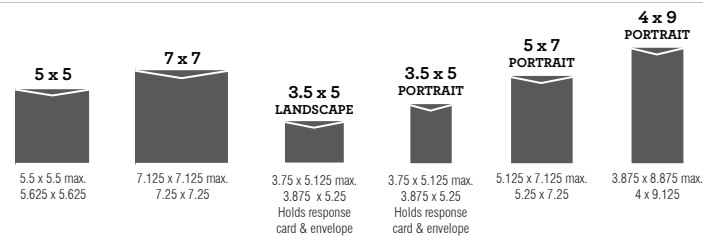

POCKET FOLDS® ENCLOSURES

DIMENSIONS: interior size (top) | insert capacity (middle) | folded size (bottom)

Pocket Folds enclosures feature a single design panel and a panel to hold inserts. They are ideal for communiqués with additional information such as response sets, accommodation cards, maps, reception cards or photos. All 4 styles—signature, signature side, classic and booklet—are available as landscape or portrait and can be used horizontally or vertically.

SIGNATURE

SIGNATURE SIDE

CLASSIC

BOOKLET

PORTABLE POCKETS® ENCLOSURES

DIMENSIONS: insert capacity (top) | exterior size (bottom)

Portable Pockets enclosures can be used to hold cards, invitations, photos, maps, response sets and various items. Accent the exterior of Portable Pockets enclosures with custom-cut seals. Use them alone, with an envelope or mounted to other enclosures and cards.

ENVELOFOLDS® ENCLOSURES

DIMENSIONS: interior size (top) | folded size (bottom)

Envelopolds signature enclosures open to reveal a single design panel. This shape is perfect for occasions with minimal information including announcements, photo cards and invitations. Maintain organization with the addition of inserts bound with a band wrap. Envelopolds signature enclosures in smaller sizes can be used as place cards or to hold gift cards and business cards.

SIGNATURE

Z-CARDS

SCORED STOCKS

DIMENSIONS: interior size (top) | folded size (bottom)

Z-cards scored stocks fold inward or outward in an accordion fashion. Both signature and classic styles are available landscape or portrait and can be used horizontally or vertically. Print directly on the z-card or mount an invitation panel. Attach a Portable Pockets enclosure or band wrap for additional inserts.