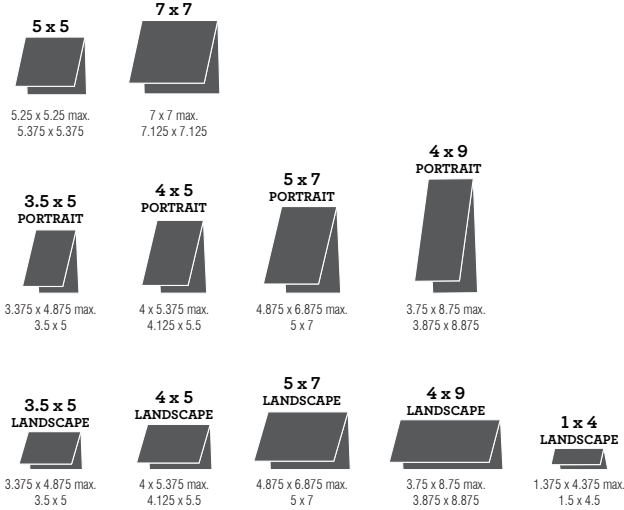

ENVELOFOLDS® ENCLOSURES

DIMENSIONS: interior size (top) | folded size (bottom)

Envelopolds signature enclosures open to reveal a single design panel. This shape is perfect for occasions with minimal information including announcements, photo cards and invitations. Maintain organization with the addition of inserts bound with a band wrap. Envelopolds signature enclosures in smaller sizes can be used as place cards or to hold gift cards and business cards.

SIGNATURE

Z-CARDS

SCORED STOCKS

DIMENSIONS: interior size (top) | folded size (bottom)

Z-cards scored stocks fold inward or outward in an accordion fashion. Both signature and classic styles are available landscape or portrait and can be used horizontally or vertically. Print directly on the z-card or mount an invitation panel. Attach a Portable Pockets enclosure or band wrap for additional inserts.

SIGNATURE

CLASSIC

GATE CARDS

SCORED STOCKS

DIMENSIONS: interior size (top) | folded size (bottom)

Gate cards scored stocks are designed to overlap in the center when closed and open to reveal a single design panel. They are great for invitations and announcements with minimal information including save the date cards or as holiday cards. This shape can be used horizontally or vertically. Maintain organization in larger gate cards with the addition of inserts bound inside a band wrap.

FOLDED CARDS

SCORED STOCKS

DIMENSIONS: interior size (top) | folded size (bottom)

Folded cards scored stocks fold in half and open to reveal two design panels. Print directly on the card or mount an invitation panel and a Portable Pockets enclosure for inserts. Folded cards are available landscape or portrait and can be used horizontally or vertically. Folded cards can also be used as program covers, place cards or table numbers.