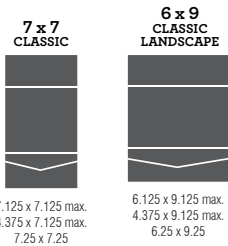

POCKET FOLDS® ENCLOSURES

DIMENSIONS: interior size (top) | insert capacity (middle) | folded size (bottom)

Pocket Folds enclosures feature a single design panel and a panel to hold inserts. They are ideal for communiqués with additional information such as response sets, accommodation cards, maps, reception cards or photos. All 4 styles—signature, signature side, classic and booklet—are available as landscape or portrait and can be used horizontally or vertically.

SIGNATURE

SIGNATURE SIDE

CLASSIC

BOOKLET

PORTABLE POCKETS® ENCLOSURES

DIMENSIONS: insert capacity (top) | exterior size (bottom)

Portable Pockets enclosures can be used to hold cards, invitations, photos, maps, response sets and various items. Accent the exterior of Portable Pockets enclosures with custom-cut seals. Use them alone, with an envelope or mounted to other enclosures and cards.

ENVELOFOLDS® ENCLOSURES

DIMENSIONS: interior size (top) | folded size (bottom)

Envelopolds signature enclosures open to reveal a single design panel. This shape is perfect for occasions with minimal information including announcements, photo cards and invitations. Maintain organization with the addition of inserts bound with a band wrap. Envelopolds signature enclosures in smaller sizes can be used as place cards or to hold gift cards and business cards.

SIGNATURE

Z-CARDS

SCORED STOCKS

DIMENSIONS: interior size (top) | folded size (bottom)

Z-cards scored stocks fold inward or outward in an accordion fashion. Both signature and classic styles are available landscape or portrait and can be used horizontally or vertically. Print directly on the z-card or mount an invitation panel. Attach a Portable Pockets enclosure or band wrap for additional inserts.

SIGNATURE

CLASSIC

GATE CARDS