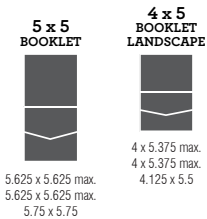

POCKET FOLDS® ENCLOSURES

DIMENSIONS: interior size (top) | insert capacity (middle) | folded size (bottom)

Pocket Folds enclosures feature a single design panel and a panel to hold inserts. They are ideal for communiqués with additional information such as response sets, accommodation cards, maps, reception cards or photos. All 4 styles—signature, signature side, classic and booklet—are available as landscape or portrait and can be used horizontally or vertically.

SIGNATURE

SIGNATURE SIDE

CLASSIC

BOOKLET

PORTABLE POCKETS® ENCLOSURES

DIMENSIONS: insert capacity (top) | exterior size (bottom)

Portable Pockets enclosures can be used to hold cards, invitations, photos, maps, response sets and various items. Accent the exterior of Portable Pockets enclosures with custom-cut seals. Use them alone, with an envelope or mounted to other enclosures and cards.

ENVELOFOLDS® ENCLOSURES

DIMENSIONS: interior size (top) | folded size (bottom)

Envelopolds signature enclosures open to reveal a single design panel. This shape is perfect for occasions with minimal information including announcements, photo cards and invitations. Maintain organization with the addition of inserts bound with a band wrap. Envelopolds signature enclosures in smaller sizes can be used as place cards or to hold gift cards and business cards.

SIGNATURE

Z-CARDS

SCORED STOCKS

DIMENSIONS: interior size (top) | folded size (bottom)

Z-cards scored stocks fold inward or outward in an accordion fashion. Both signature and classic styles are available landscape or portrait and can be used horizontally or vertically. Print directly on the z-card or mount an invitation panel. Attach a Portable Pockets enclosure or band wrap for additional inserts.