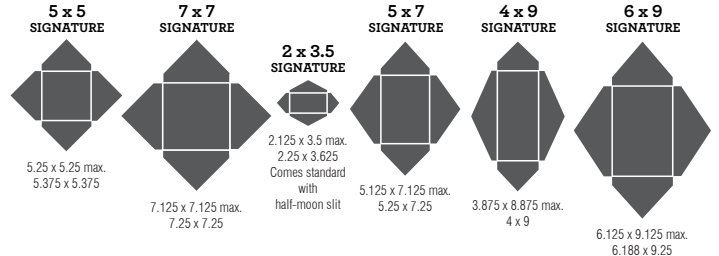

POCKET FOLDS® ENCLOSURES

DIMENSIONS: interior size (top) | insert capacity (middle) | folded size (bottom)

Pocket Folds enclosures feature a single design panel and a panel to hold inserts. They are ideal for communiqués with additional information such as response sets, accommodation cards, maps, reception cards or photos. All 4 styles—signature, signature side, classic and booklet—are available as landscape or portrait and can be used horizontally or vertically.

SIGNATURE

SIGNATURE SIDE

CLASSIC

BOOKLET

PORTABLE POCKETS® ENCLOSURES

DIMENSIONS: insert capacity (top) | exterior size (bottom)

Portable Pockets enclosures can be used to hold cards, invitations, photos, maps, response sets and various items. Accent the exterior of Portable Pockets enclosures with custom-cut seals. Use them alone, with an envelope or mounted to other enclosures and cards.

ENVELOFOLDS® ENCLOSURES

DIMENSIONS: interior size (top) | folded size (bottom)

Envelopolds signature enclosures open to reveal a single design panel. This shape is perfect for occasions with minimal information including announcements, photo cards and invitations. Maintain organization with the addition of inserts bound with a band wrap. Envelopolds signature enclosures in smaller sizes can be used as place cards or to hold gift cards and business cards.

SIGNATURE

Z-CARDS

SCORED STOCKS

DIMENSIONS: interior size (top) | folded size (bottom)

Z-cards scored stocks fold inward or outward in an accordion fashion. Both signature and classic styles are available landscape or portrait and can be used horizontally or vertically. Print directly on the z-card or mount an invitation panel. Attach a Portable Pockets enclosure or band wrap for additional inserts.