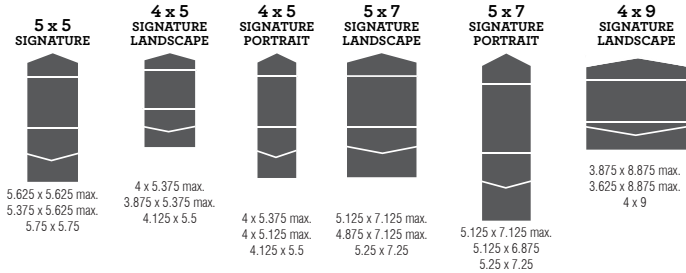

POCKET FOLDS® ENCLOSURES

DIMENSIONS: interior size (top) | insert capacity (middle) | folded size (bottom)

Pocket Folds enclosures feature a single design panel and a panel to hold inserts. They are ideal for communiqués with additional information such as response sets, accommodation cards, maps, reception cards or photos. All 4 styles—signature, signature side, classic and booklet—are available as landscape or portrait and can be used horizontally or vertically.

SIGNATURE

SIGNATURE SIDE

CLASSIC

BOOKLET

PORTABLE POCKETS® ENCLOSURES

DIMENSIONS: insert capacity (top) | exterior size (bottom)

Portable Pockets enclosures can be used to hold cards, invitations, photos, maps, response sets and various items. Accent the exterior of Portable Pockets enclosures with custom-cut seals. Use them alone, with an envelope or mounted to other enclosures and cards.

ENVELOFOLDS® ENCLOSURES

DIMENSIONS: interior size (top) | folded size (bottom)

Envelopolds signature enclosures open to reveal a single design panel. This shape is perfect for occasions with minimal information including announcements, photo cards and invitations. Maintain organization with the addition of inserts bound with a band wrap. Envelopolds signature enclosures in smaller sizes can be used as place cards or to hold gift cards and business cards.

SIGNATURE

Z-CARDS

SCORED STOCKS

DIMENSIONS: interior size (top) | folded size (bottom)

Z-cards scored stocks fold inward or outward in an accordion fashion. Both signature and classic styles are available landscape or portrait and can be used horizontally or vertically. Print directly on the z-card or mount an invitation panel. Attach a Portable Pockets enclosure or band wrap for additional inserts.