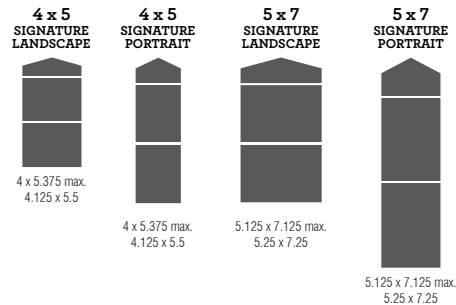

ENVELOFOLDS® ENCLOSURES

DIMENSIONS: interior size (top) | folded size (bottom)

Envelopolds signature enclosures open to reveal a single design panel. This shape is perfect for occasions with minimal information including announcements, photo cards and invitations. Maintain organization with the addition of inserts bound with a band wrap. Envelopolds signature enclosures in smaller sizes can be used as place cards or to hold gift cards and business cards.

SIGNATURE

Z-CARDS

SCORED STOCKS

DIMENSIONS: interior size (top) | folded size (bottom)

Z-cards scored stocks fold inward or outward in an accordion fashion. Both signature and classic styles are available landscape or portrait and can be used horizontally or vertically. Print directly on the z-card or mount an invitation panel. Attach a Portable Pockets enclosure or band wrap for additional inserts.

SIGNATURE

CLASSIC

GATE CARDS

SCORED STOCKS

DIMENSIONS: interior size (top) | folded size (bottom)

Gate cards scored stocks are designed to overlap in the center when closed and open to reveal a single design panel. They are great for invitations and announcements with minimal information including save the date cards or as holiday cards. This shape can be used horizontally or vertically. Maintain organization in larger gate cards with the addition of inserts bound inside a band wrap.

FOLDED CARDS

SCORED STOCKS

DIMENSIONS: interior size (top) | folded size (bottom)

Folded cards scored stocks fold in half and open to reveal two design panels. Print directly on the card or mount an invitation panel and a Portable Pockets enclosure for inserts. Folded cards are available landscape or portrait and can be used horizontally or vertically. Folded cards can also be used as program covers, place cards or table numbers.