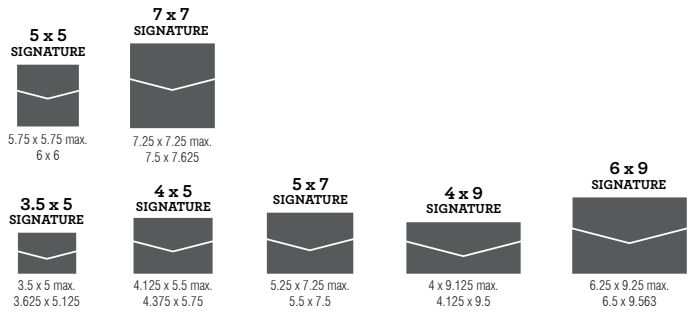

SIGNATURE PAPER