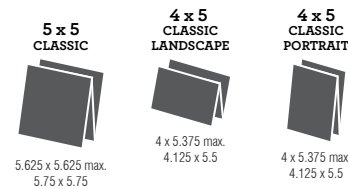

ENVELOFOLDS® ENCLOSURES

DIMENSIONS: interior size (top) | folded size (bottom)

Envelopolds signature enclosures open to reveal a single design panel. This shape is perfect for occasions with minimal information including announcements, photo cards and invitations. Maintain organization with the addition of inserts bound with a band wrap. Envelopolds signature enclosures in smaller sizes can be used as place cards or to hold gift cards and business cards.

SIGNATURE

Z-CARDS

SCORED STOCKS

DIMENSIONS: interior size (top) | folded size (bottom)

Z-cards scored stocks fold inward or outward in an accordion fashion. Both signature and classic styles are available landscape or portrait and can be used horizontally or vertically. Print directly on the z-card or mount an invitation panel. Attach a Portable Pockets enclosure or band wrap for additional inserts.

SIGNATURE

CLASSIC

GATE CARDS

SCORED STOCKS

DIMENSIONS: interior size (top) | folded size (bottom)

Gate cards scored stocks are designed to overlap in the center when closed and open to reveal a single design panel. They are great for invitations and announcements with minimal information including save the date cards or as holiday cards. This shape can be used horizontally or vertically. Maintain organization in larger gate cards with the addition of inserts bound inside a band wrap.

FOLDED CARDS

SCORED STOCKS

DIMENSIONS: interior size (top) | folded size (bottom)

Folded cards scored stocks fold in half and open to reveal two design panels. Print directly on the card or mount an invitation panel and a Portable Pockets enclosure for inserts. Folded cards are available landscape or portrait and can be used horizontally or vertically. Folded cards can also be used as program covers, place cards or table numbers.