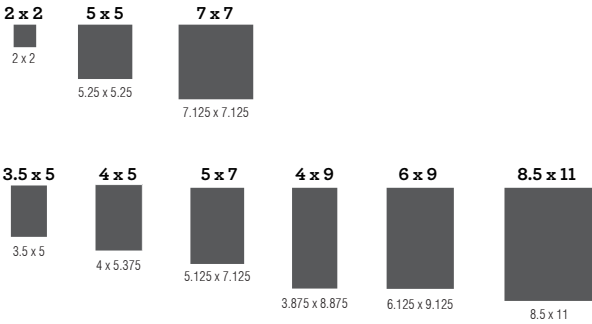

CARD STOCKS, PAPER AND VELLUMS

TAPED SEALS

Peel and stick seals are available in card stocks.

BAND WRAPS

Custom-cut band wraps are available in vellums and papers.

ENVELOPE LINERS

LINERS

DIMENSIONS: actual size

Envelope liners are designed to fit Envelopments signature paper envelopes and can add extra detail to the overall tone of the invitation or announcement. Use a bold pattern for visual interest or a solid color to complement the palette.